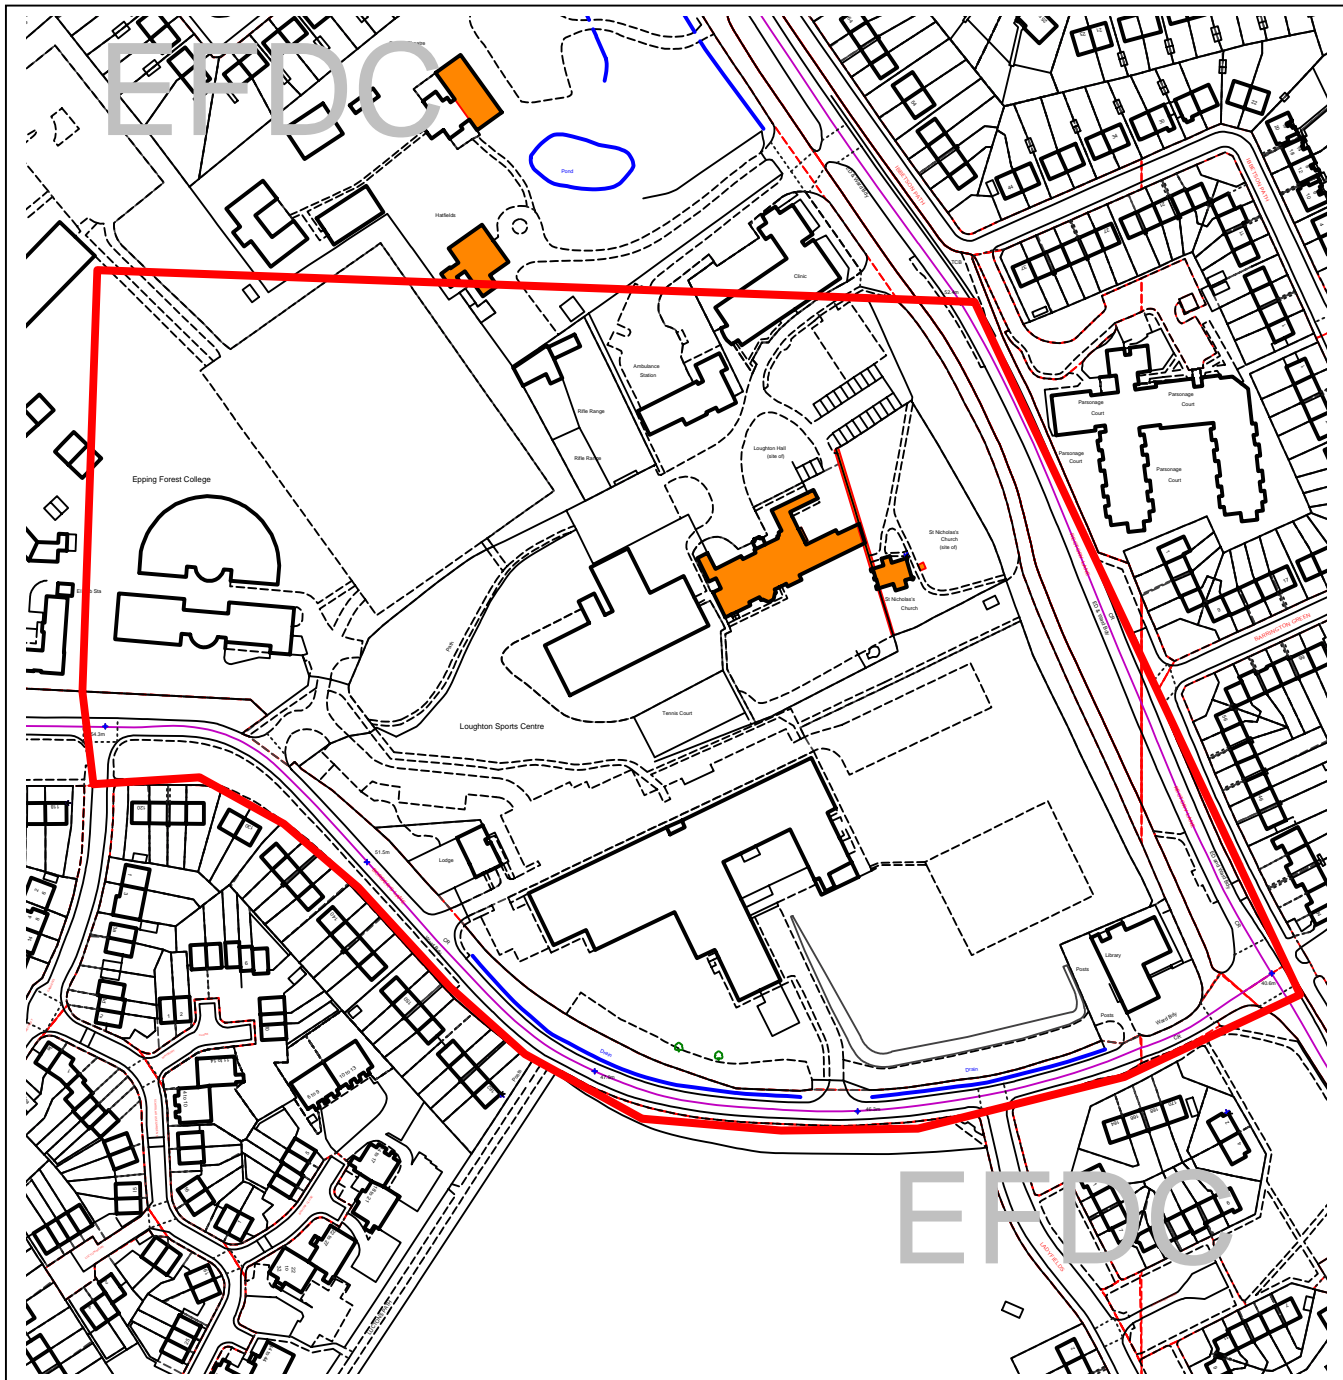

Epping Forest District Council

Area Planning Sub-Committee South

The material contained in this plot has been reproduced from an Ordnance Survey map with the permission of the Controller of Her Majesty's Stationery. (c) Crown Copyright. Unauthorised reproduction infringes Crown Copyright and may lead to prosecution or civil proceedings.

EFDC licence No.100018534

Agenda Item Number:

Application Number:

EPF/0950/05

Site Name:

Epping Forest College, Lower Site, Borders Lane, Loughton

Scale of Plot:

1/2500